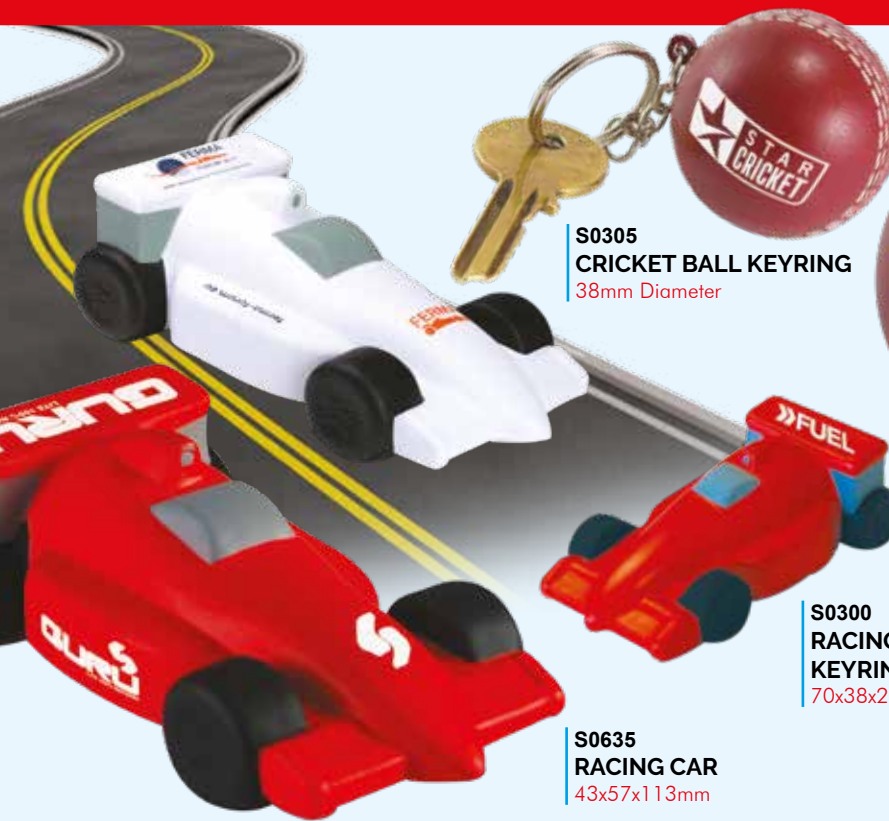

CRICKET

**REALISTIC
SIZE!**

**S0305
CRICKET BALL KEYRING**
38mm Diameter

**S0295
CRICKET BALL**
70mm Diameter

**DETAILED
STITCHING**

**S0300
RACING CAR
KEYRING**
70x38x25mm

**S0635
RACING CAR**
43x57x113mm

GOLF