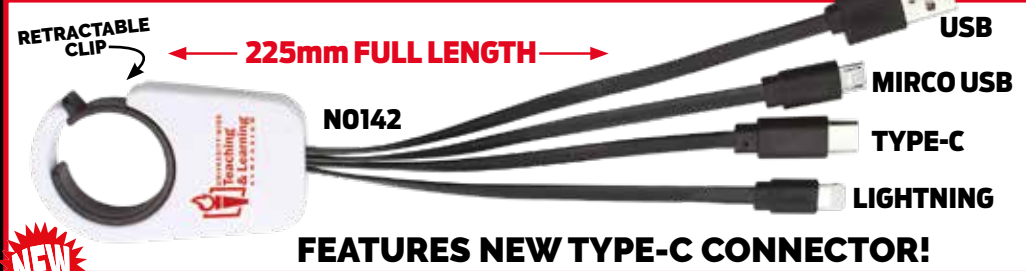

SEASONAL GREETINGS

TOURIST ATTRACTIONS

GIFT BOXED

MIN ORDER 50

4 IN 1 USB CABLE

CE
RED, WHITE & BLUE AVAILABLE

WE WILL BEAT ANY PRICE!

TOP SELLER

120mm FULL LENGTH
COMPACT & EASY TO CARRY

EXTRA CABLE LENGTH FOR ADDED REACH

320mm FULL LENGTH
CHARGES A HUGE RANGE OF DEVICES

DUAL USB CAR CHARGER

2 2.1A
PORTS POWER OUTPUT

CHARGES 2 DEVICES AT THE SAME TIME!