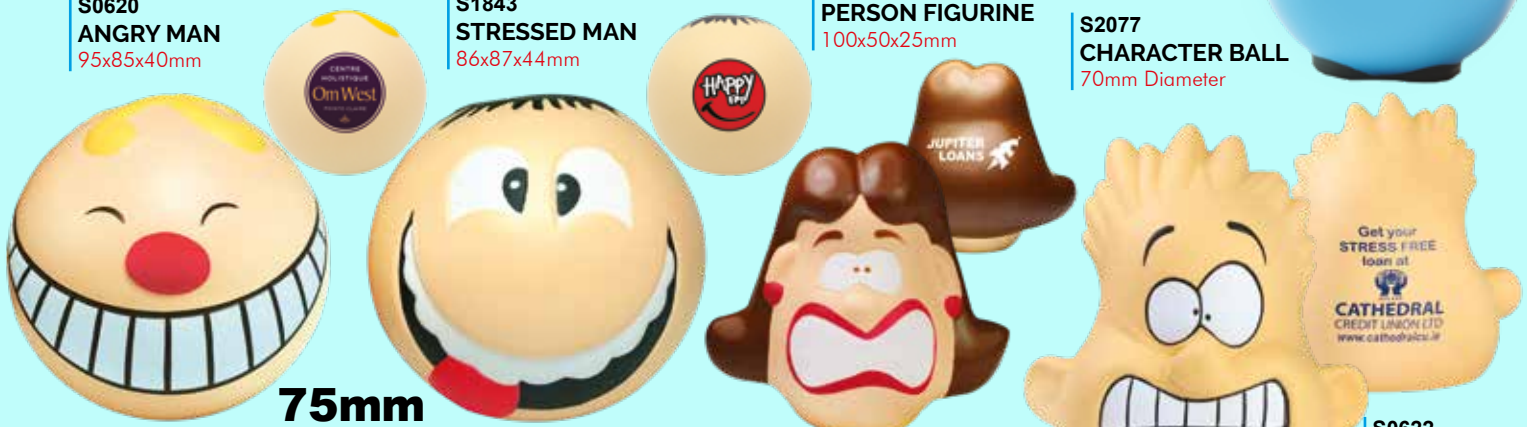

**SCREEN
CLEANER!**

**S2085
MOP TOPPER
60mm Diameter**

70mm

FLAT BASE TO STAND

**S0620
ANGRY MAN
95x85x40mm**

**S1843
STRESSED MAN
86x87x44mm**

**S2028
PERSON FIGURINE
100x50x25mm**

**S2077
CHARACTER BALL
70mm Diameter**